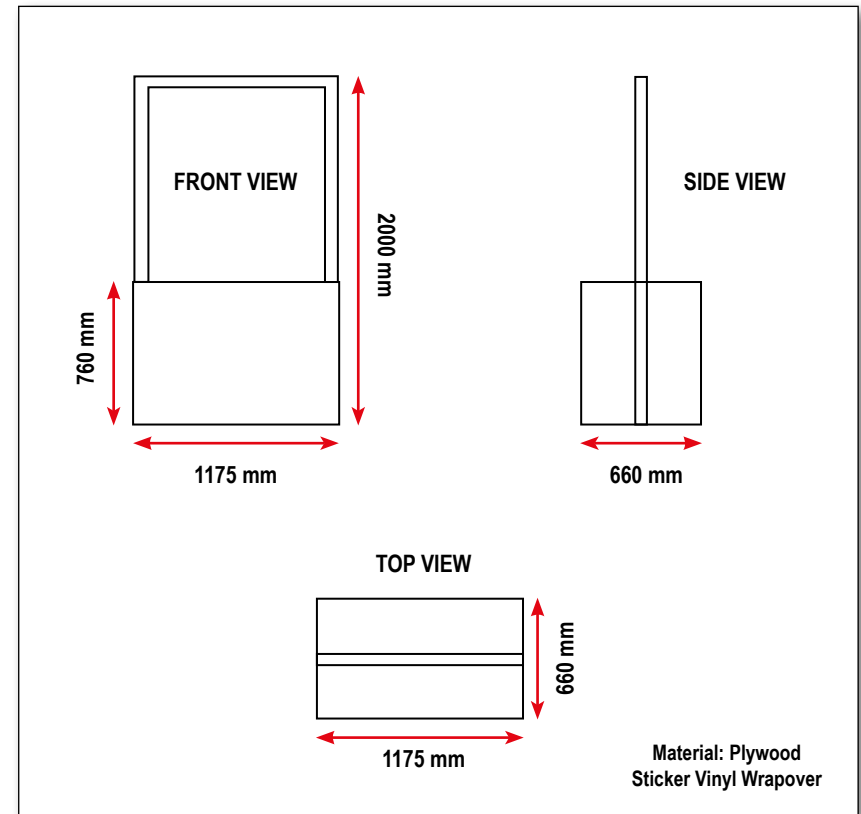

BOOTH SPECIFICATIONS

Prepared by :

adamsapple