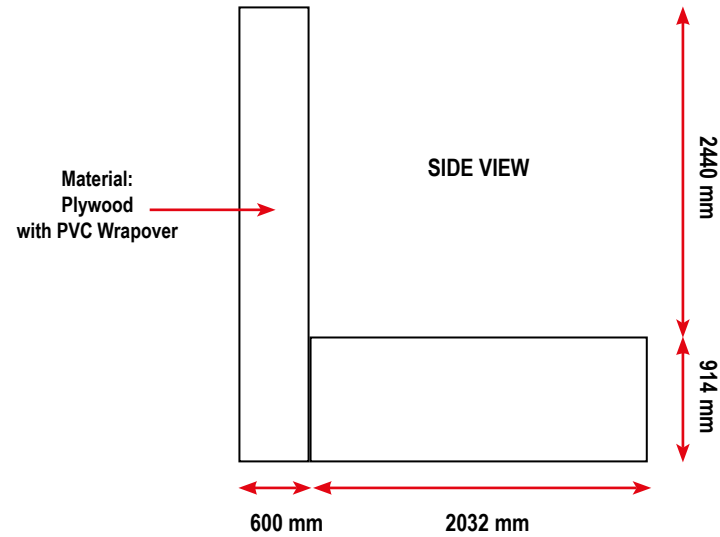

Creative Bazaar @ The Metropolis - Stage Specifications

STAGE IMPRESSION

Prepared by :

adamsapple