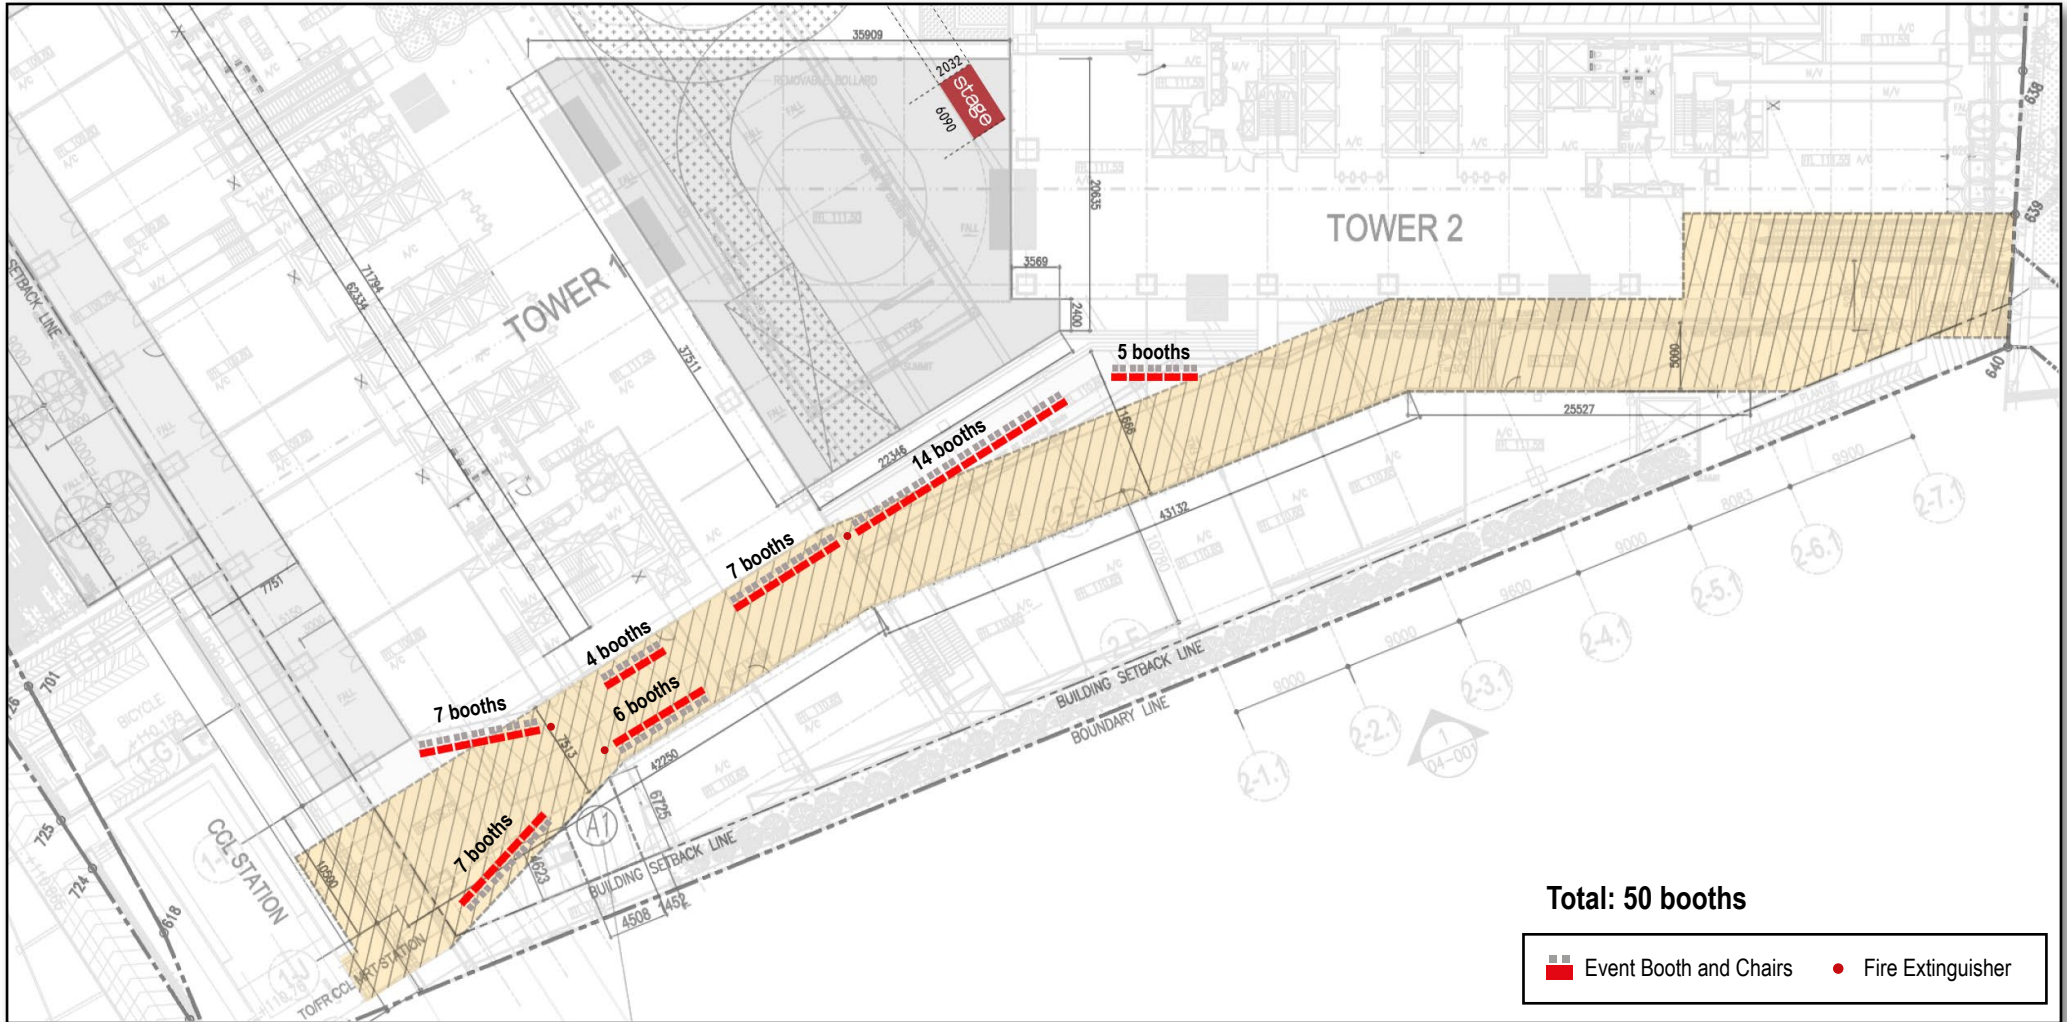

Creative Bazaar @ The Metropolis - Event Site Plan

Prepared by :

adamsapple

Creative Bazaar @ The Metropolis - Elevation Drawing

BOOTH DESIGN

BOOTH SPECIFICATIONS

Prepared by :

adamsapple

Creative Bazaar @ The Metropolis - Stage Specifications

STAGE IMPRESSION

Prepared by :

adamsapple