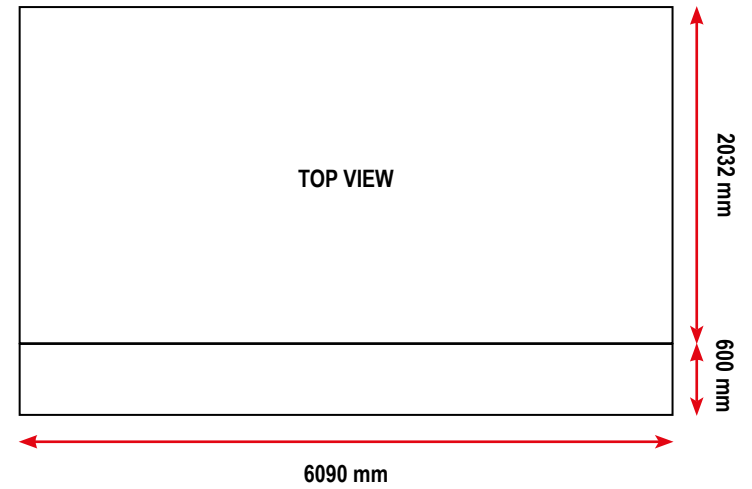

Creative Bazaar @ The Metropolis - Event Site Plan

Prepared by :

adamsapple

Creative Bazaar @ The Metropolis - Elevation Drawing

BOOTH DESIGN

BOOTH SPECIFICATIONS

Prepared by :

adamsapple

Creative Bazaar @ The Metropolis - Stage Specifications

STAGE IMPRESSION

Prepared by :

adamsapple