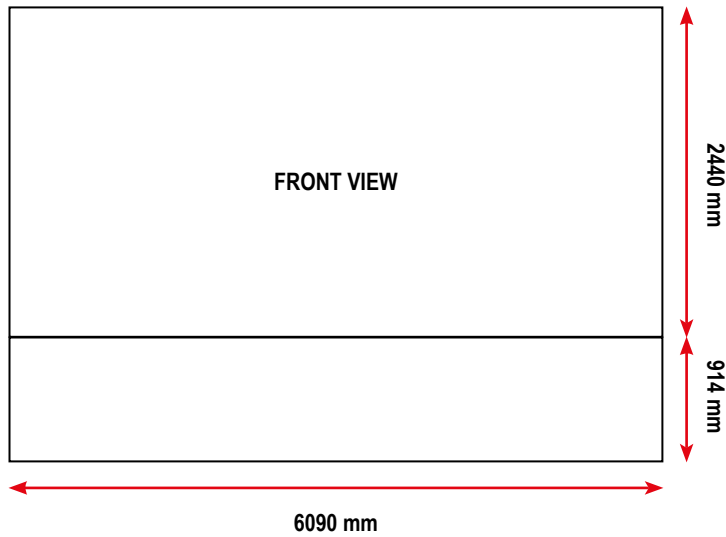

Creative Bazaar @ The Metropolis - Event Site Plan

Prepared by :

adamsapple

Creative Bazaar @ The Metropolis - Elevation Drawing

BOOTH DESIGN

BOOTH SPECIFICATIONS

Prepared by :

adamsapple

Creative Bazaar @ The Metropolis - Stage Specifications

STAGE IMPRESSION

Prepared by :

adamsapple